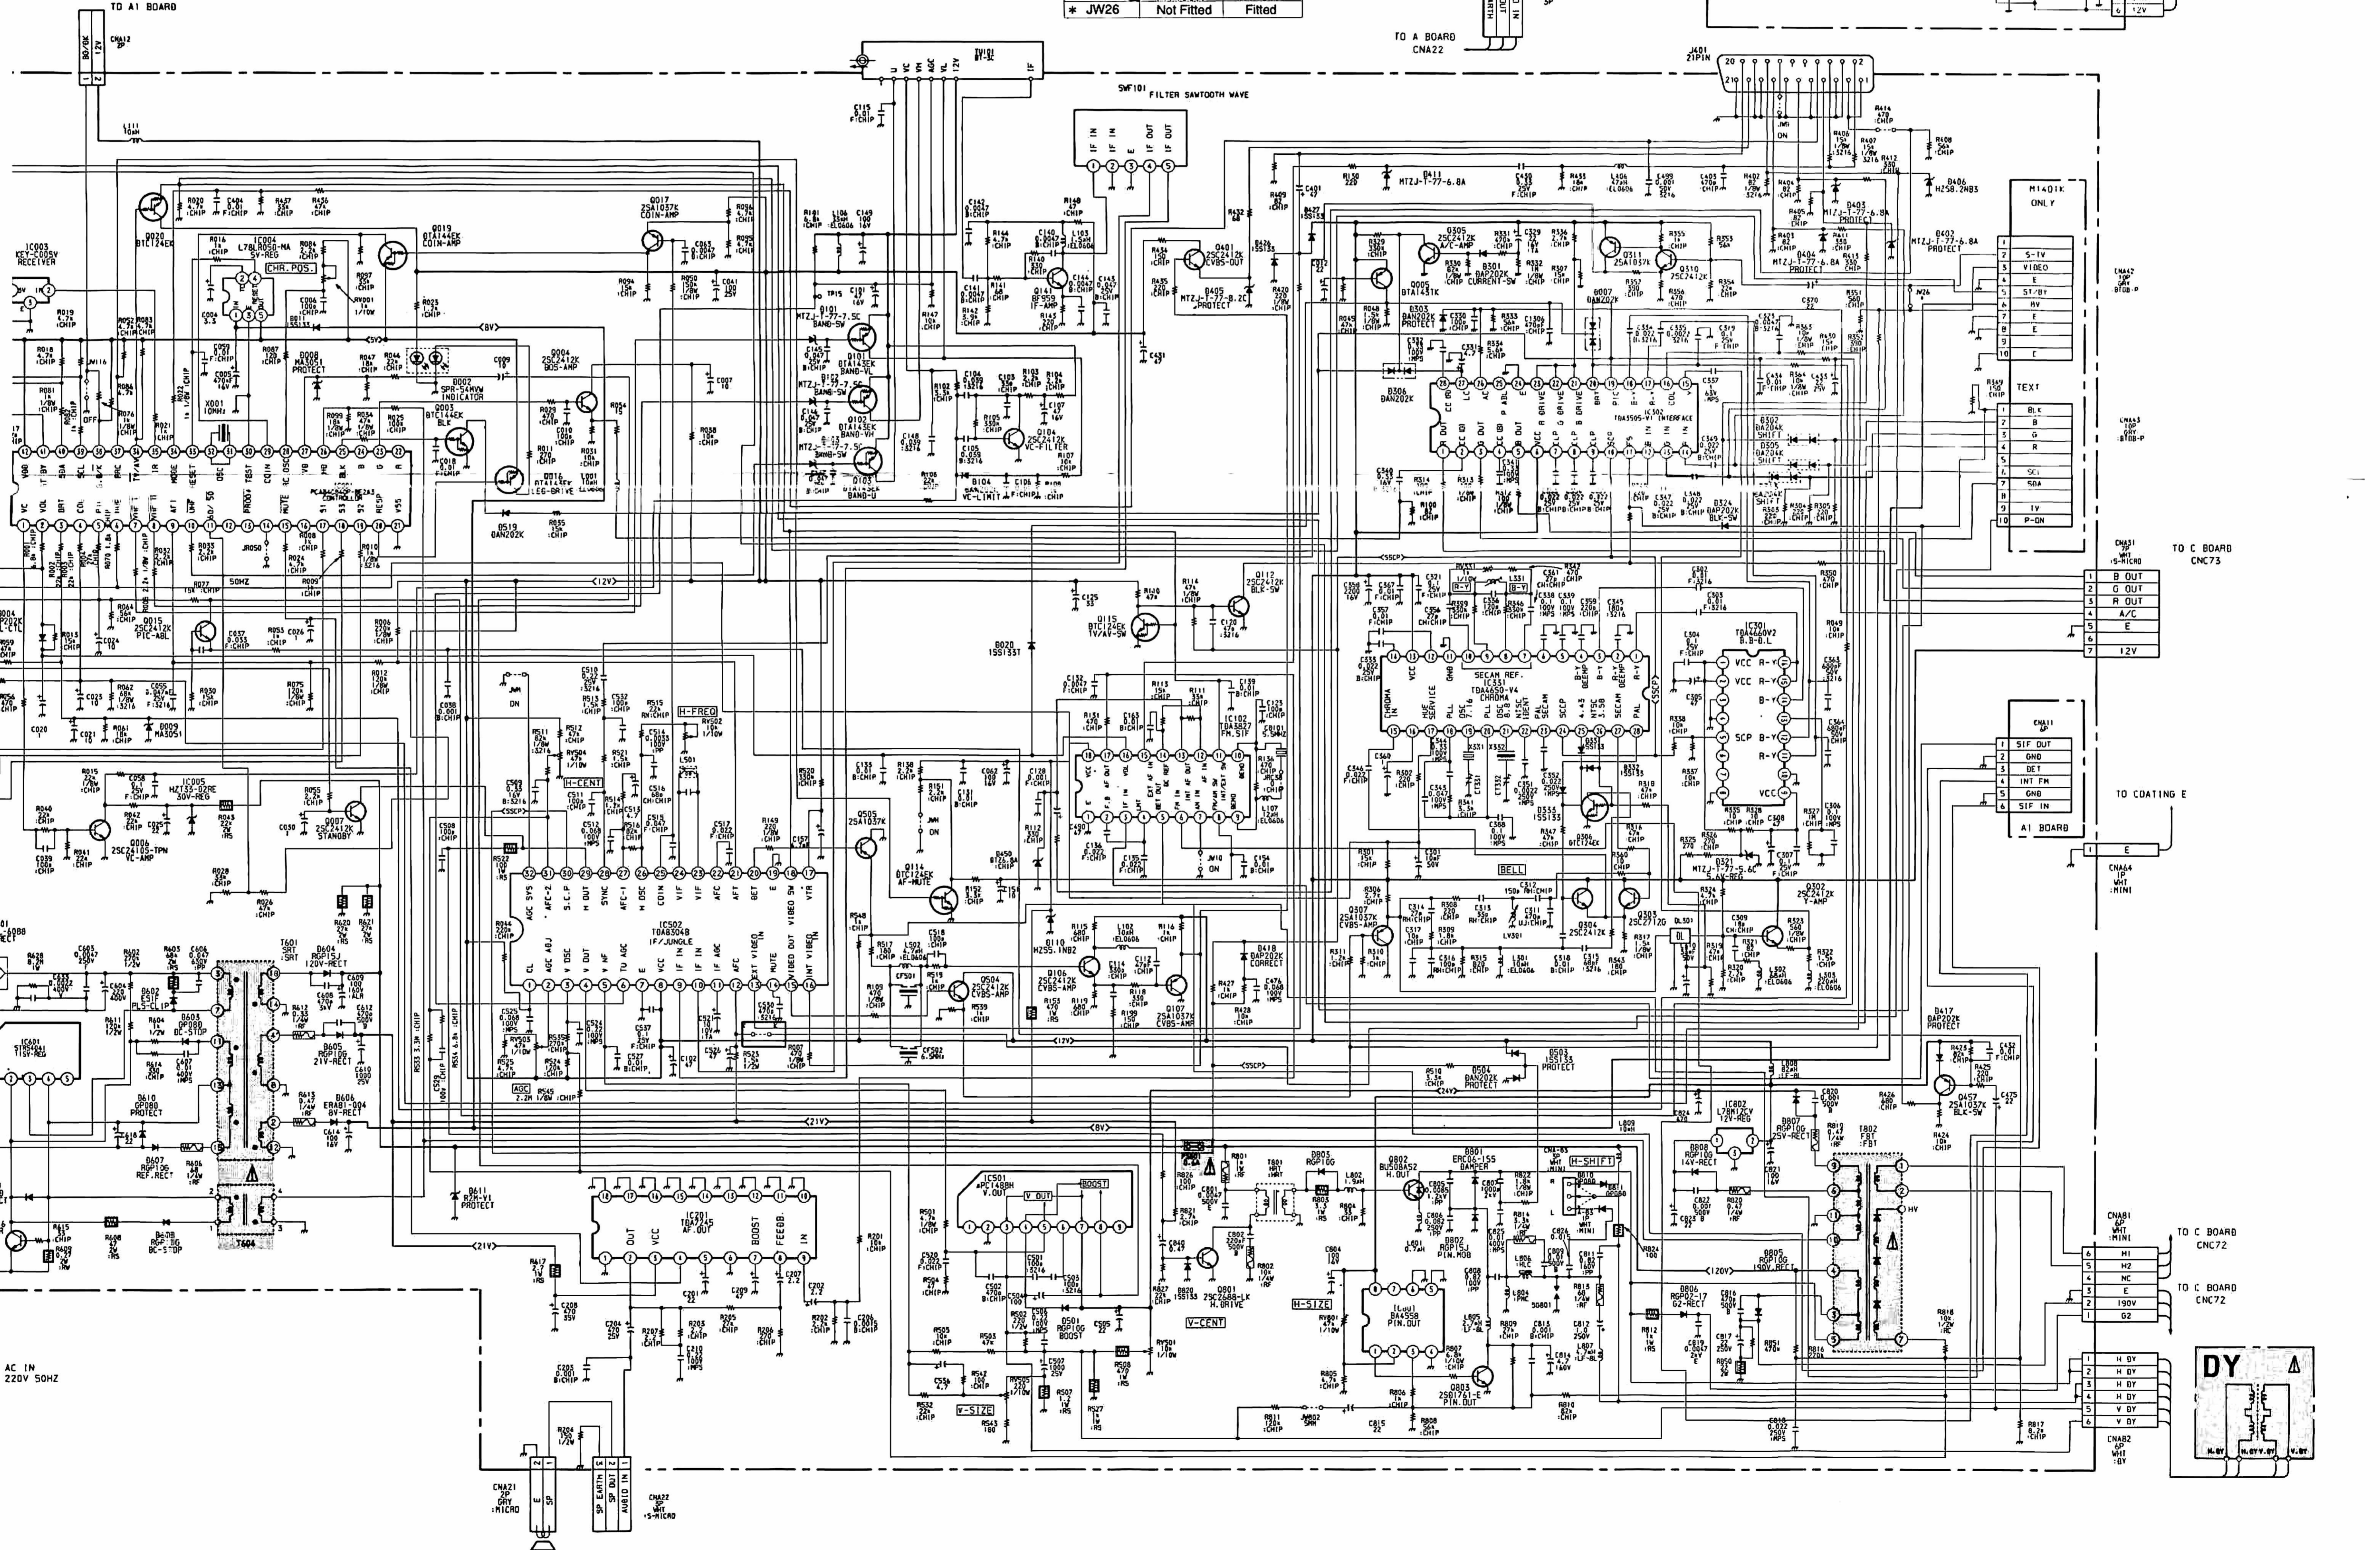

SONY

TRINITRON COLOR TV

KV-M1400K / RM-841

KV-M1401K / RM-841

BASIC SCHEMATIC DIAGRAM

Chassis No. SCC-E50G-A

Chassis No. SCC-E50F-A

A Board

	M1400K	M1401K
* JW26	Not Fitted	Fitted