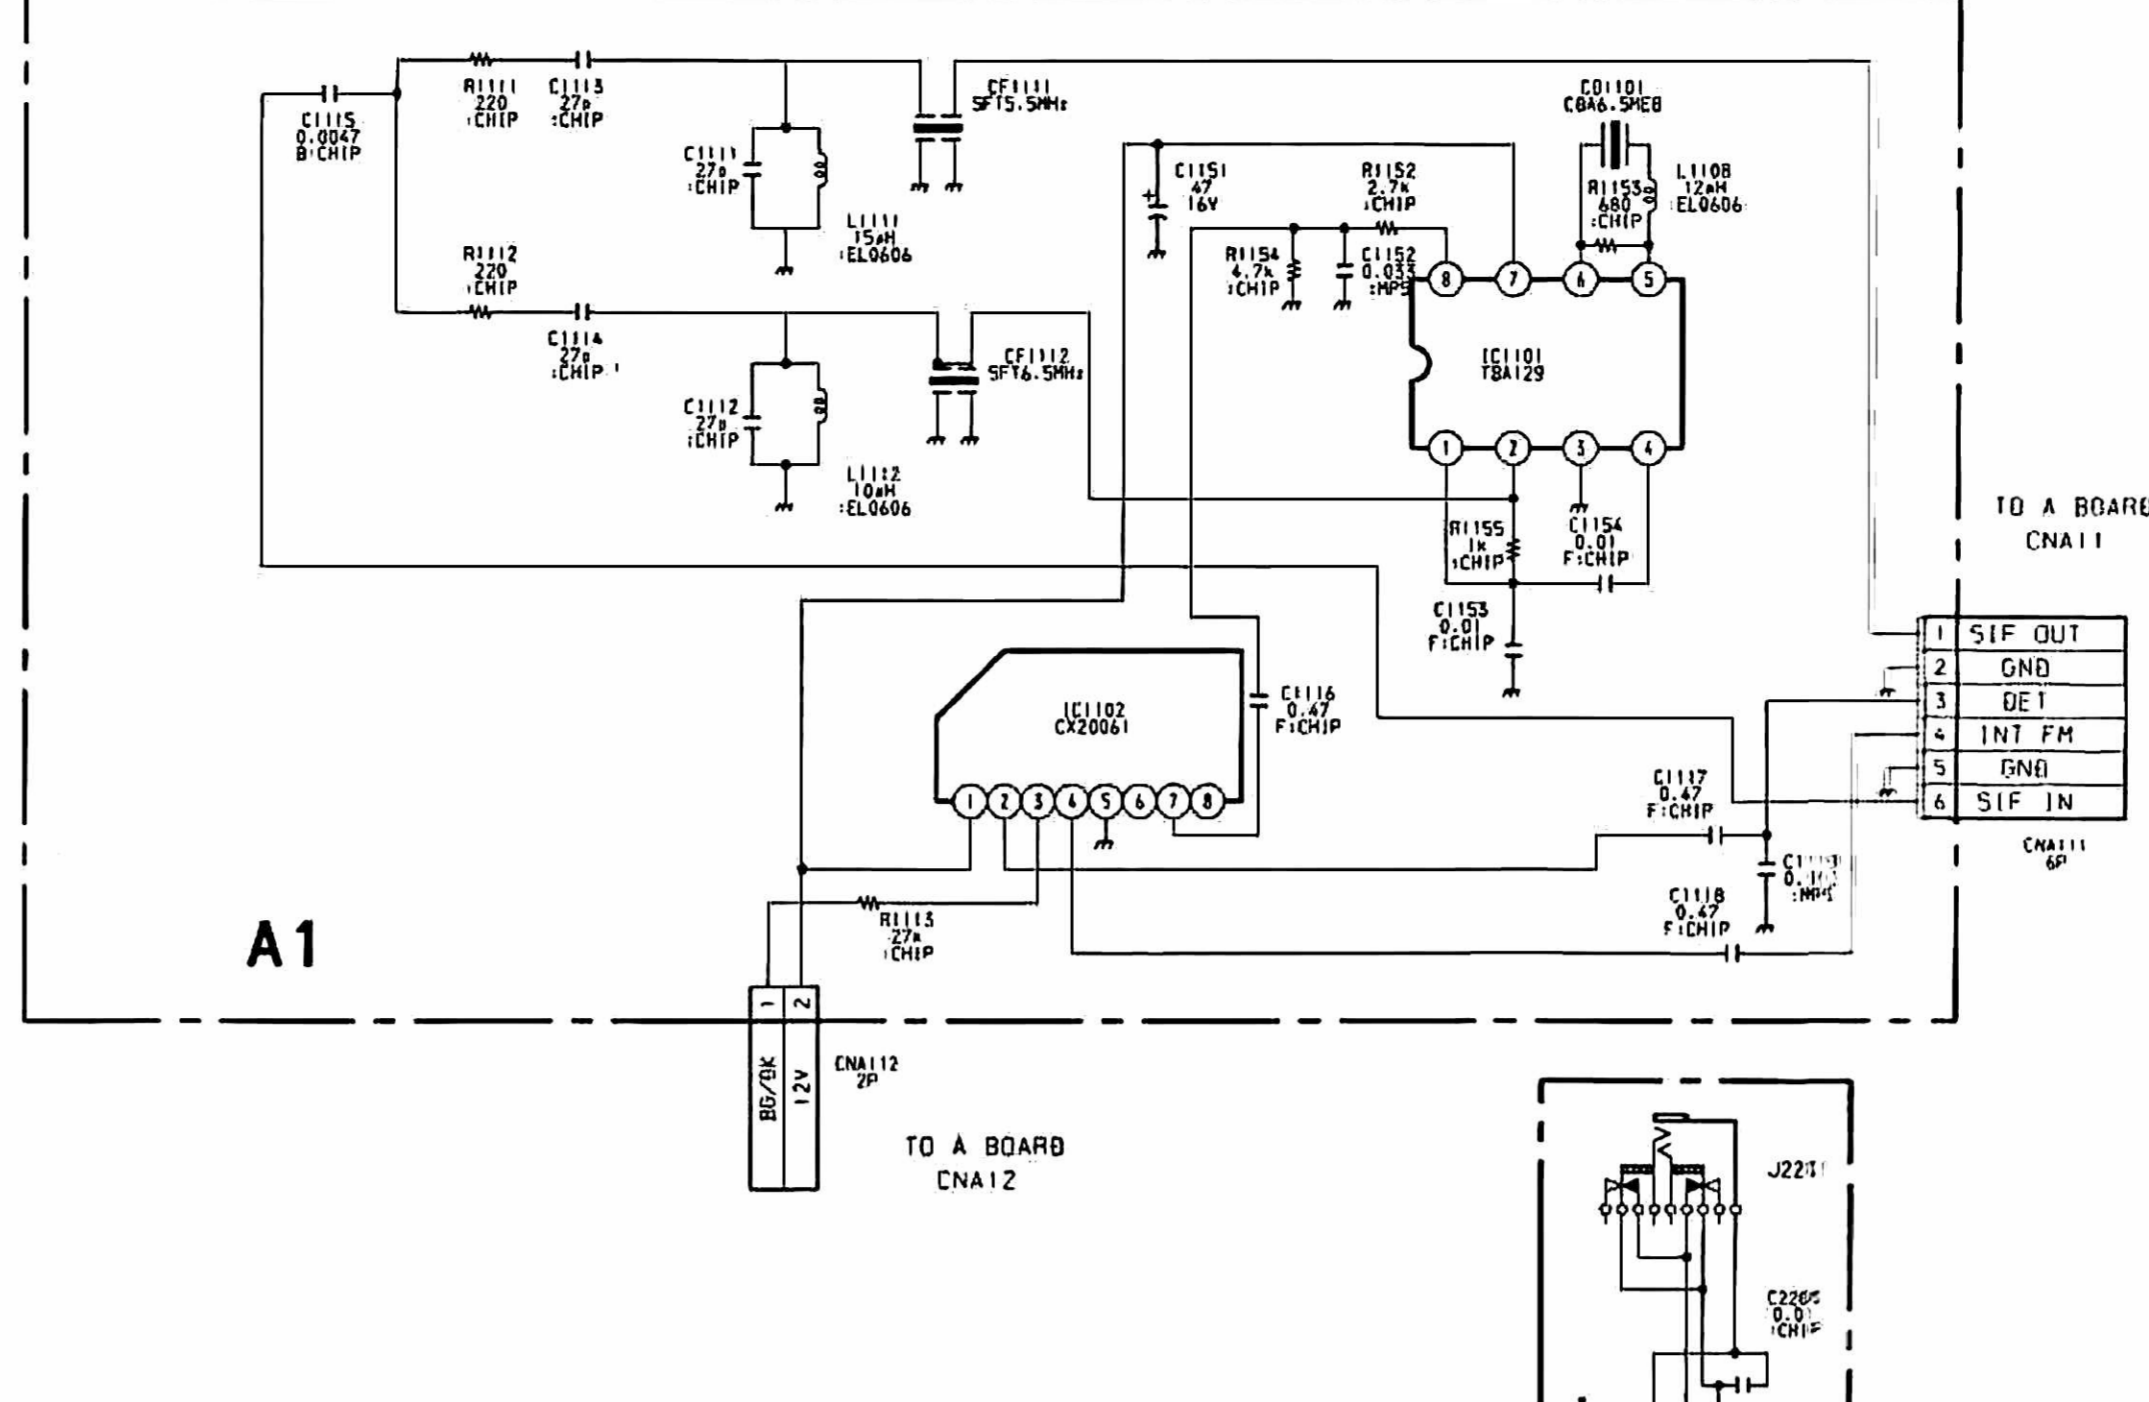

SONY

TRINITRON COLOR TV

KV-M1400K / RM-841

KV-M1401K / RM-841

BASIC SCHEMATIC DIAGRAM

Chassis No. SCC-E50G-A

Chassis No. SCC-E50F-A

A Board

	M1400K	M1401K
* JW26	Not Fitted	Fitted