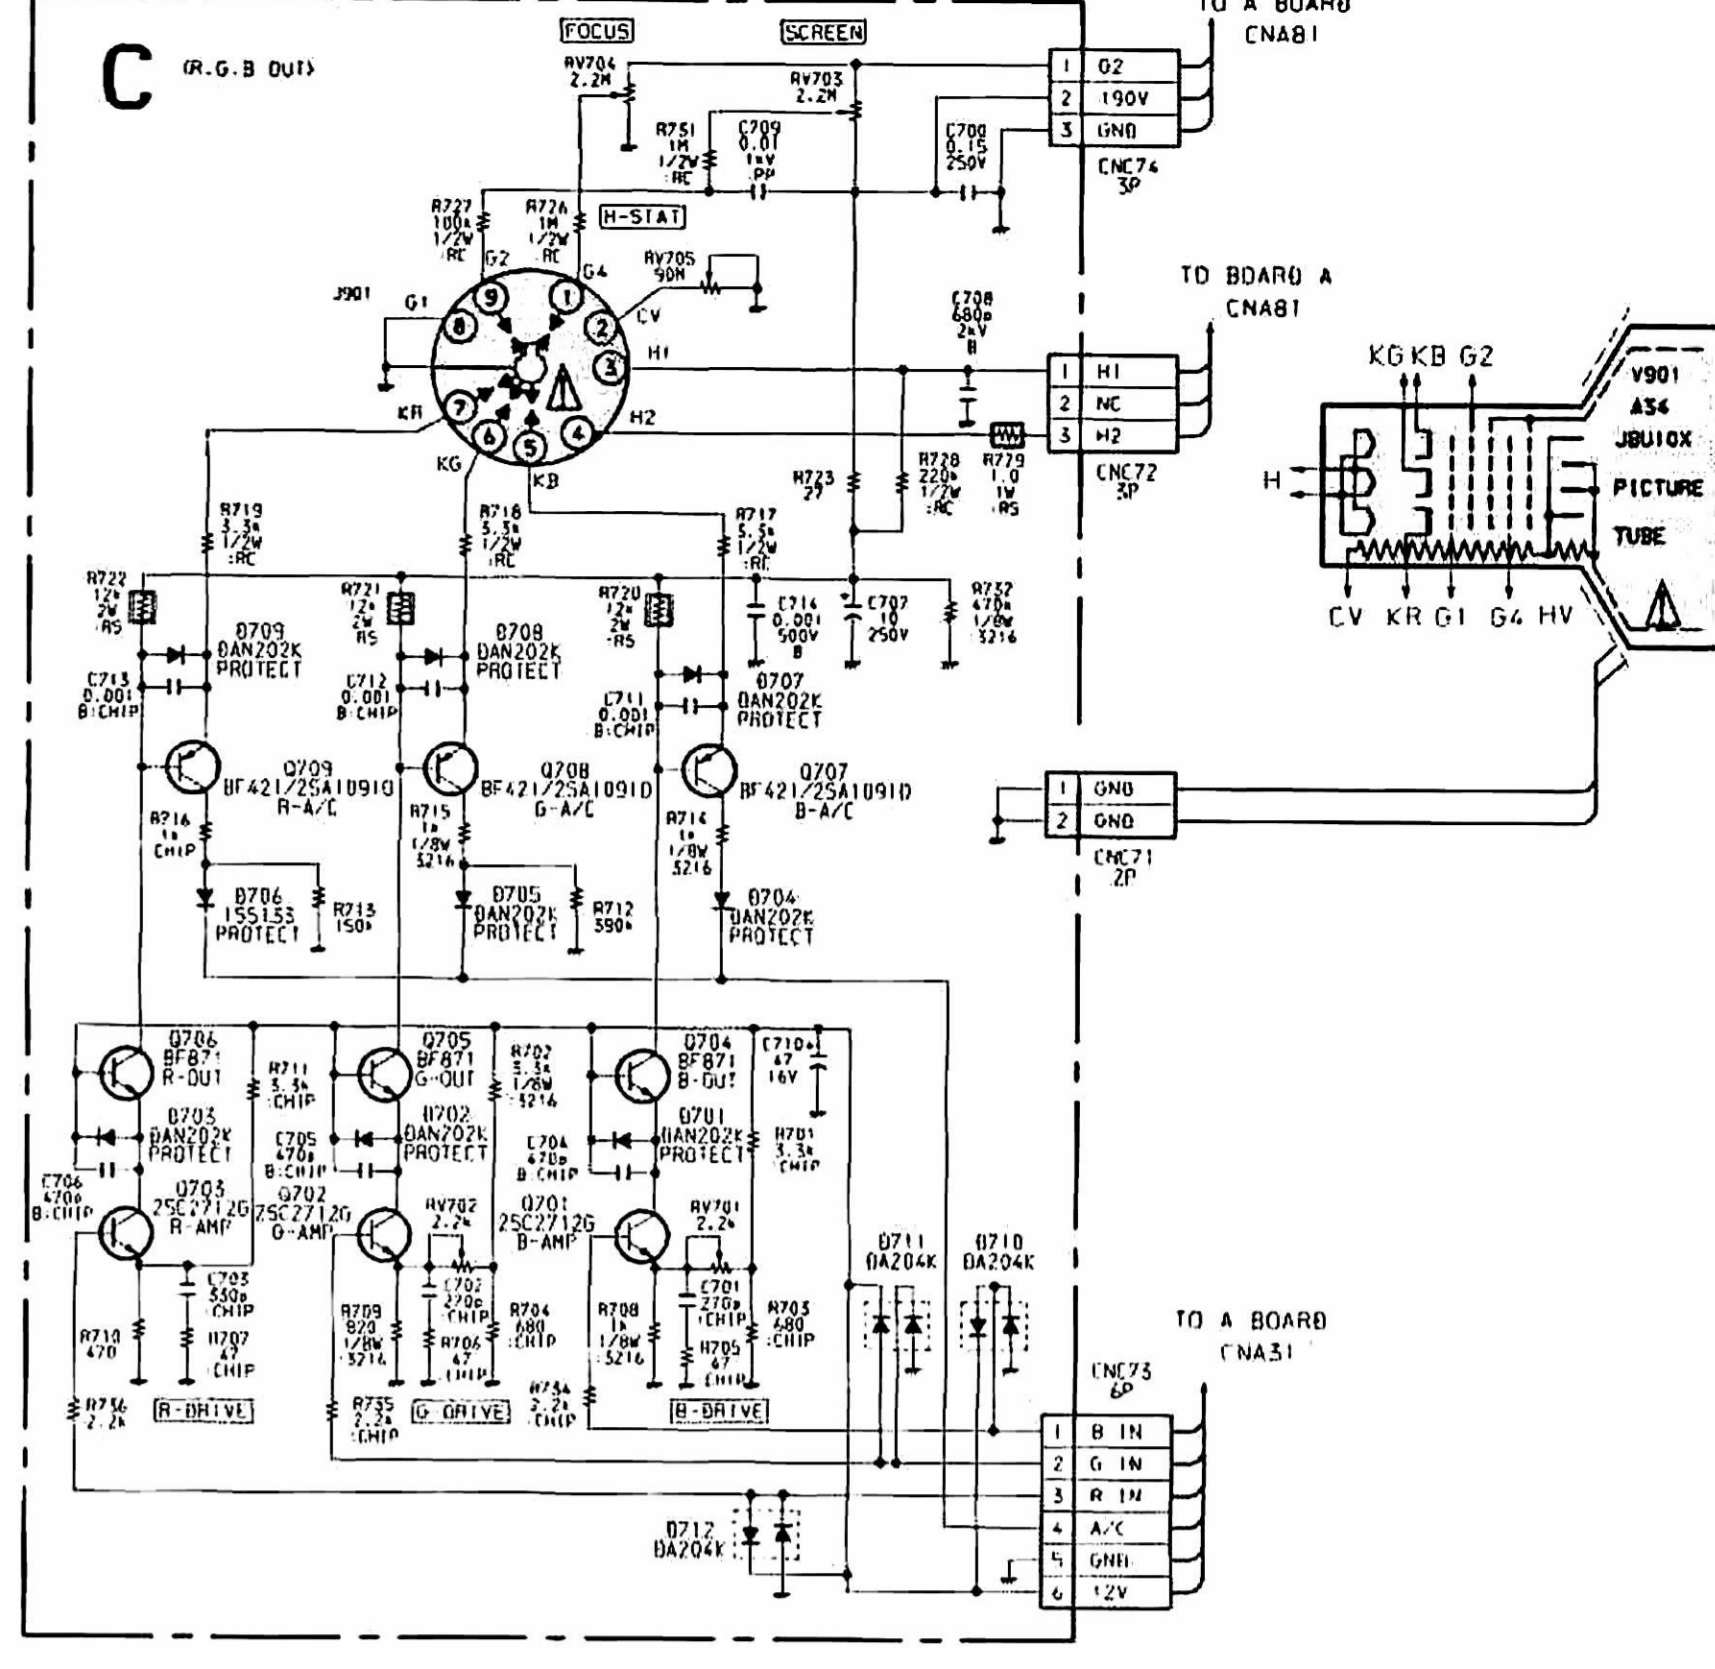

SONY

TRINITRON COLOR TV

KV-M1400K / RM-841

KV-M1401K / RM-841

BASIC SCHEMATIC DIAGRAM

Chassis No. SCC-E50G-A

Chassis No. SCC-E50F-A

A Board

	M1400K	M1401K
* JW26	Not Fitted	Fitted