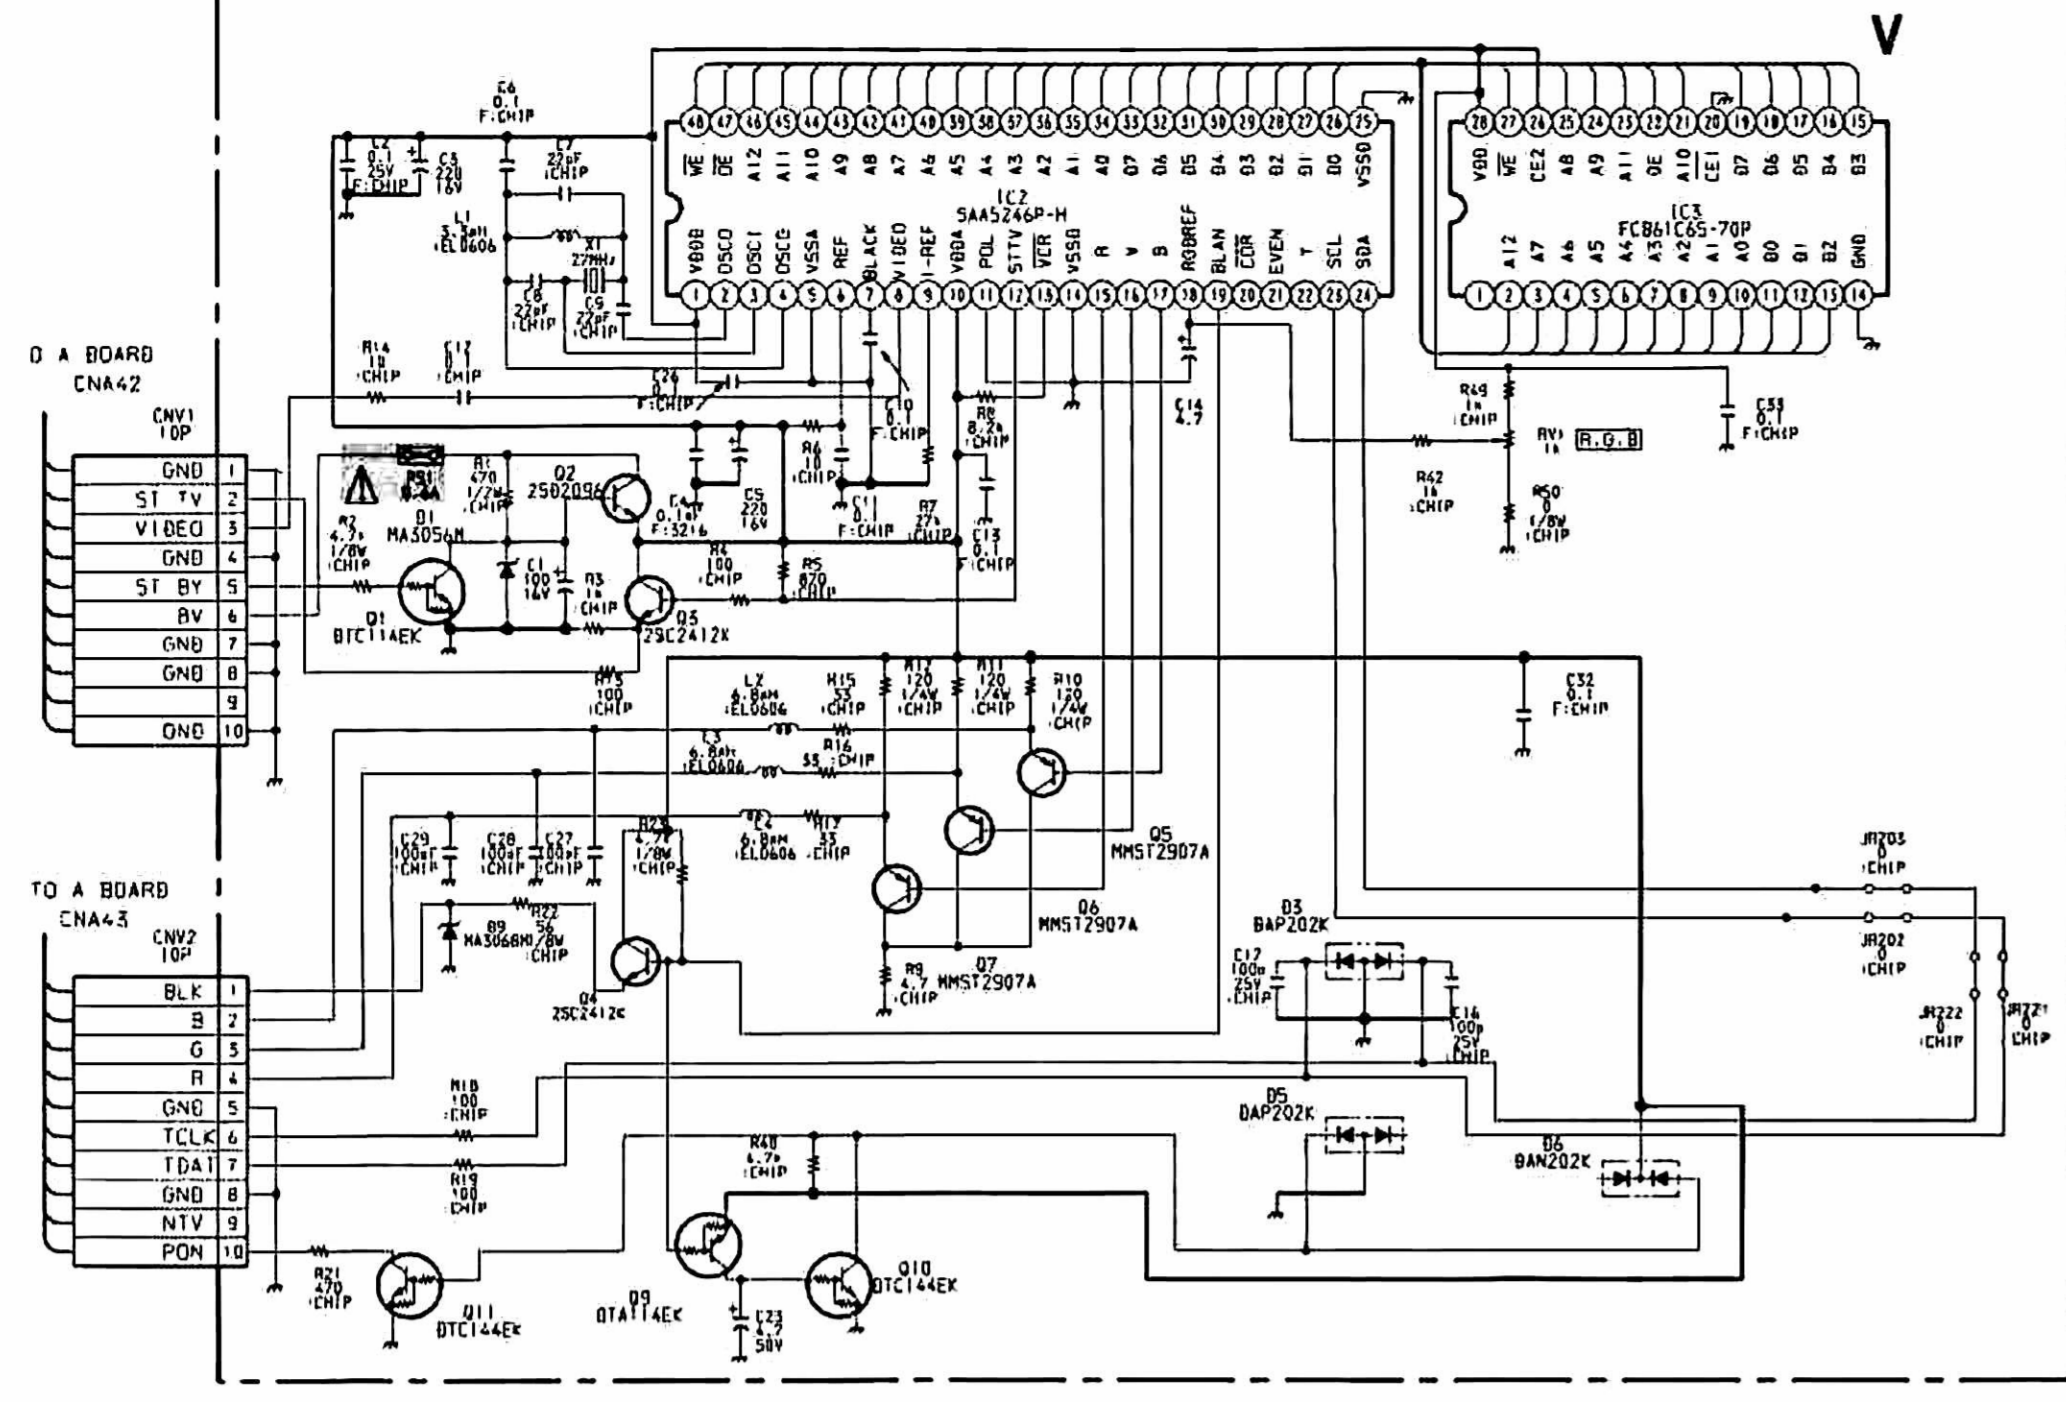

SONY

TRINITRON COLOR TV

KV-M1400K / RM-841

KV-M1401K / RM-841

BASIC SCHEMATIC DIAGRAM

Chassis No. SCC-E50G-A

Chassis No. SCC-E50F-A

A Board

	M1400K	M1401K
* JW26	Not Fitted	Fitted